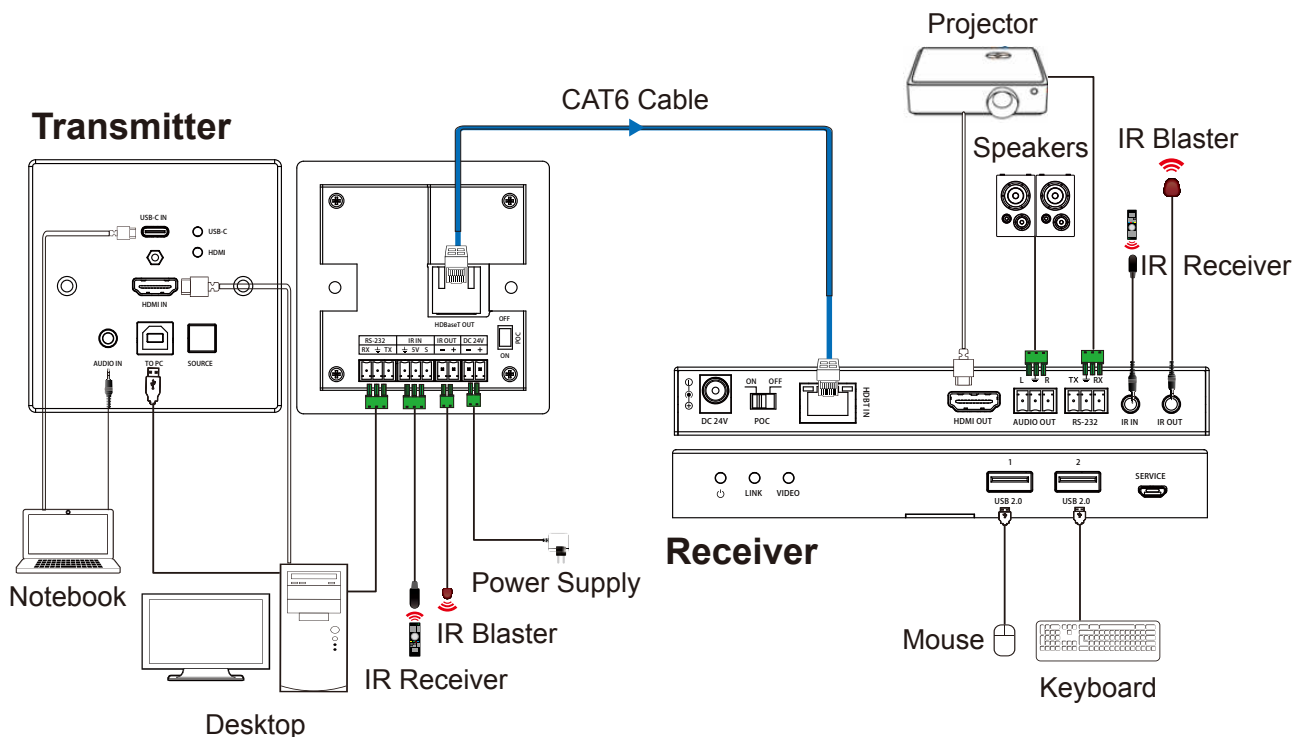

HDBASE-T

HDBASE-T

Wallplate HDBaseT HDMI/USB-C 4K@60Hz 4:4:4 - TP100WP2HU-UK

- › 1-gang UK wallplate: 86 mm
- › HDMI 2.0b, HDCP 2.2 compliant
- › Up to 4Kx2K@60Hz with 24-bit RGB/YCBCR 4:4:4
- › Two inputs: 1 x HDMI and 1 x USB-C
- › **Automatic and manual switching modes**
- › Optional embedded analog audio
- › Bi-directional IR and RS-232 over CATX cable
- › 4K 40 m, 1080P 70 m over CATX cable
- › POC 24 V (TX is powered by RX)
- › Supplied with HDBaseT receiver

DIAGRAM

Weight (g)	Tx : 234; Rx : 377
Dimensions WxDxH (mm)	Tx : 86 x 86 x 38.5, Rx : 157.2 x 88 x 20
Consumption	24V/1A (POC bidirectional), 12.48W (max)