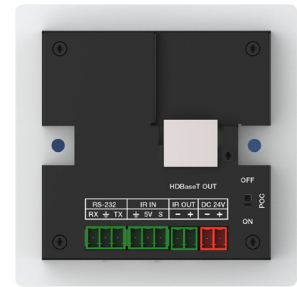

HDBASE-T

HDBASE-T

Wallplate HDBaseT HDMI/USB-C 4K@60Hz 4:4:4 - TP100WP2HU-UK

- › 1-gang UK wallplate: 86 mm
- › HDMI 2.0b, HDCP 2.2 compliant
- › Up to 4Kx2K@60Hz with 24-bit RGB/YCBCR 4:4:4
- › Two inputs: 1 x HDMI and 1 x USB-C
- › **Automatic and manual switching modes**
- › Optional embedded analog audio
- › Bi-directional IR and RS-232 over CATX cable
- › 4K 40 m, 1080P 70 m over CATX cable
- › POC 24 V (TX is powered by RX)
- › Supplied with HDBaseT receiver

DIAGRAM

Weight (g)	Tx : 234; Rx : 377
Dimensions WxDxH (mm)	Tx : 86 x 86 x 38.5, Rx : 157.2 x 88 x 20
Consumption	24V/1A (POC bidirectional), 12.48W (max)