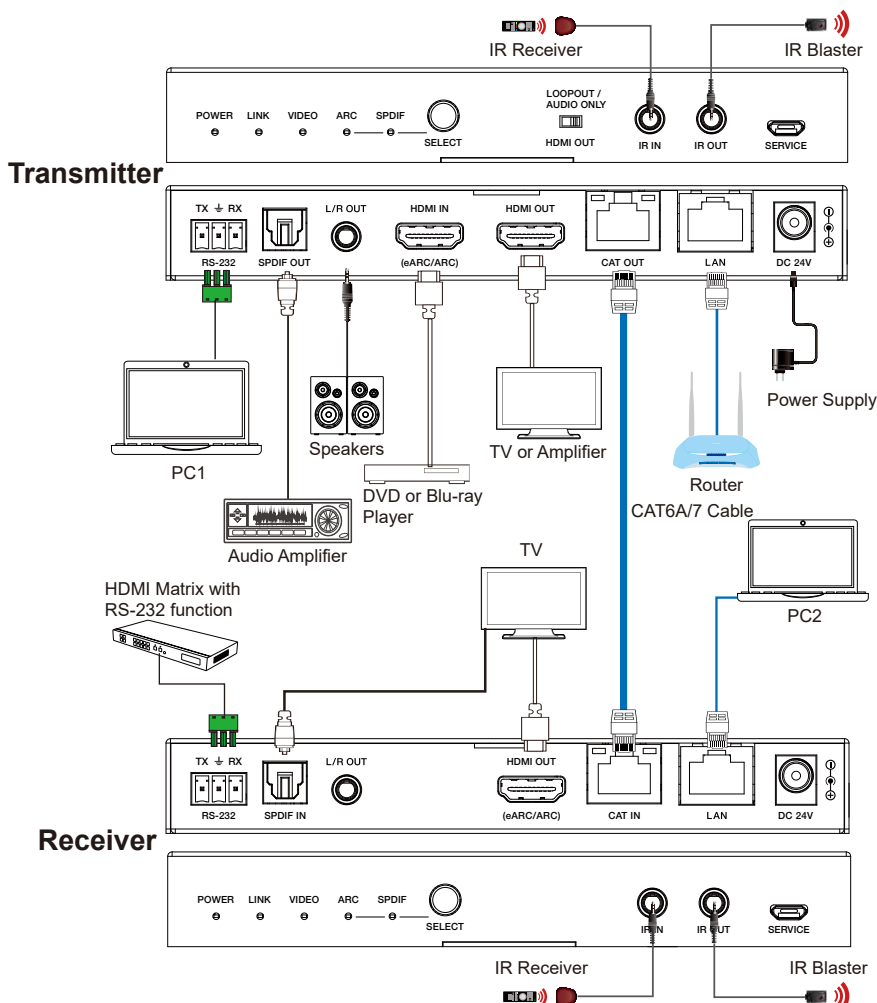

HDBASE-T

HDBaseT Extender e-ARC 4K@60Hz 4:4:4 - TP100P-ARC

- > HDMI 2.0b, HDCP 2.2 compliant
- > 4Kx2K @ 60 Hz with 24-bit RGB/YCBCR 4:4:4 on CAT
- > HDR, HDR10, HDR10+, Dolby Vision transition
- > Supports LPCM 7.1CH, Dolby TrueHD and DTS-HD Master Audio
- > Up to **100 meters** using CAT6/6A cable
- > Supports **eARC/ARC/SPDIF** from RX to TX
- > TX HDMI OUT can be set to audio only (eARC/ARC/SPDIF)
- > **TX supports embedded or de-embedded audio**
- > **RX supports de-embedded audio**
- > LAN, bidirectional IR and RS-232 bidirectional POC (Power over Cable) transmission

DIAGRAM

Weight (g)	Tx : 440, Rx : 436
Dimensions WxDxH (mm)	Tx / Rx : 155 x 103 x 21.5
Consumption	In : AC 100 - 240V 50/60Hz Out : DC 24V/1A 21.12W (Pleine charge POC Consumption totale d'énergie)