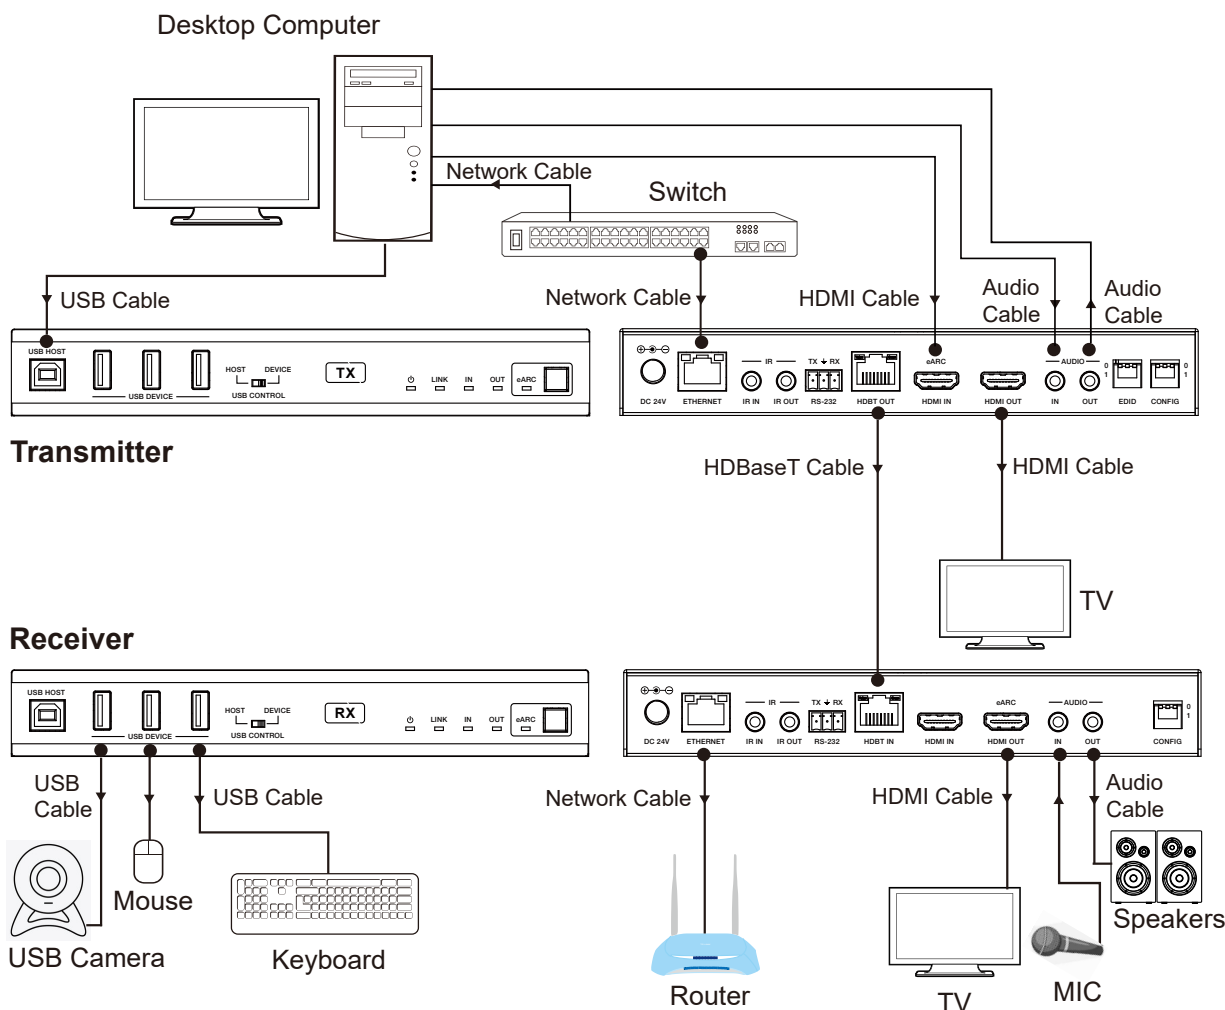

# HDBASE-T

## HDBaseT Extender e-ARC/USB 8K@30Hz 4:4:4 - TP100P-8K

- > HDMI 2.1, HDCP 2.3 compatible
- > **Up to 40 Gbit/s** FRL, 8K@30 4:4:4 10-bit, 4K@120Hz 4:4:4 10-bit
- > VRR, FVA, ALLM supported
- > HDR, HDR10, HDR10+, Dolby Vision transition
- > LPCM 7.1CH, Dolby TrueHD and DTS-HD Master Audio
- > Up to **100 meters** using CAT6/6A cable
- > **Bidirectional video and audio** (Rx to Tx 1080p24)
- > **eARC/ARC from RX to TX**
- > High-speed USB 2.0 transmission, LAN and bidirectional IR and RS-232
- > Bidirectional 24 V POC (cable-powered)

### DIAGRAM

Weight (g)	Tx : 571g, Rx : 571g
Dimensions WxDxH (mm)	Tx / Rx : 200 x 100 x 30
Consumption	In : AC 100 - 240V 50/60Hz, Out : DC 24V/2.7A Conso totale : 20.4W (POC) TX/RX pleine charge : 9.36W/9.84W; TX/RX en veille : 2.46W/3.36W