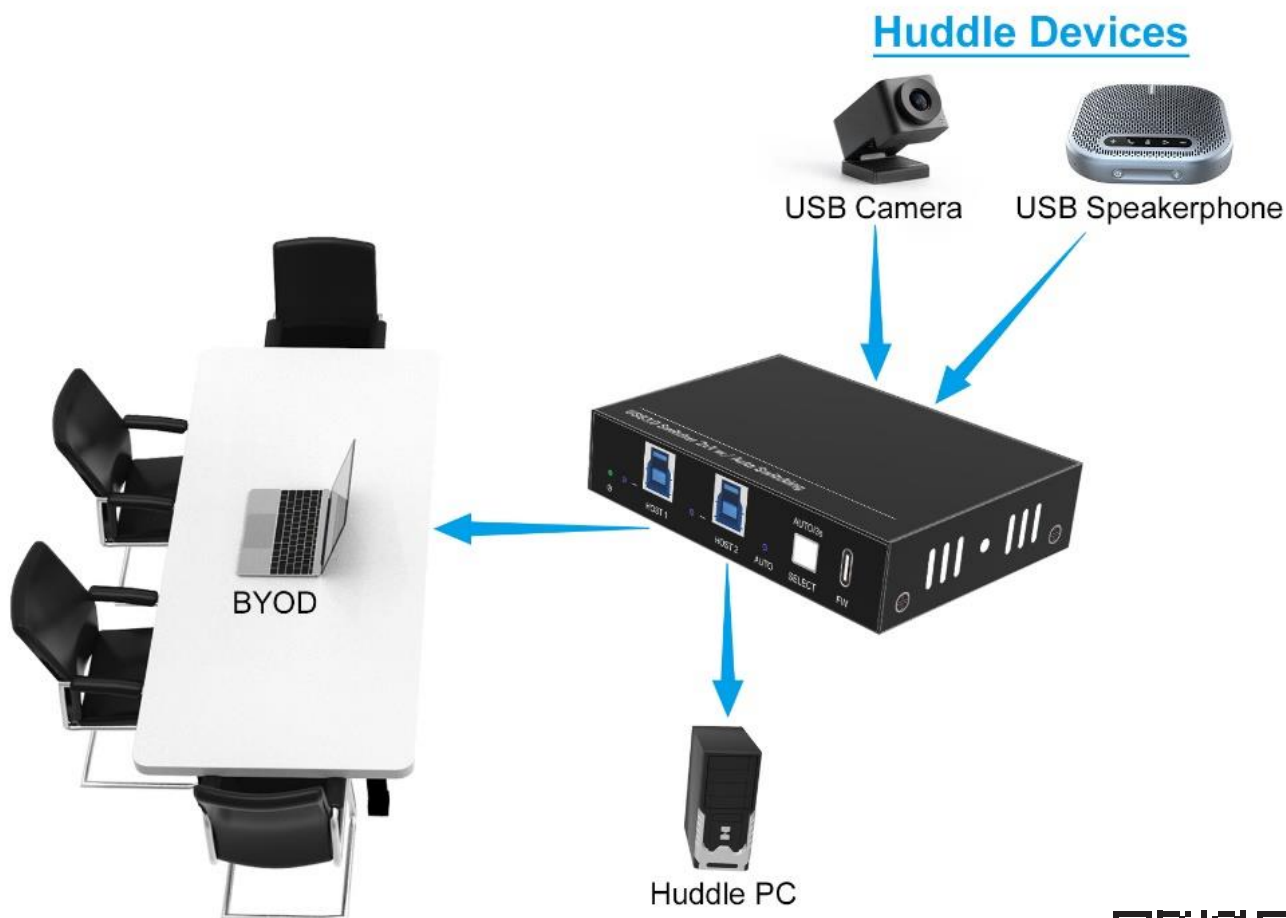

USB

USB 3 Gen 2 Selector - SWUB2

- > 2 USB-B type 3.2 host ports
- > 3 USB-A and 1 USB-C
- > **10.2 Gbps**
- > Link maintenance
- > Suitable for recent cameras (**2A power supply**)
- > Control via **manual or Auto switching**, RS-232 & GPIO (dry contact control)

DIAGRAM

Weight (g)	245
Dimensions WxDxH (mm)	112 x 21.7 x 90
Consumption	10.65W