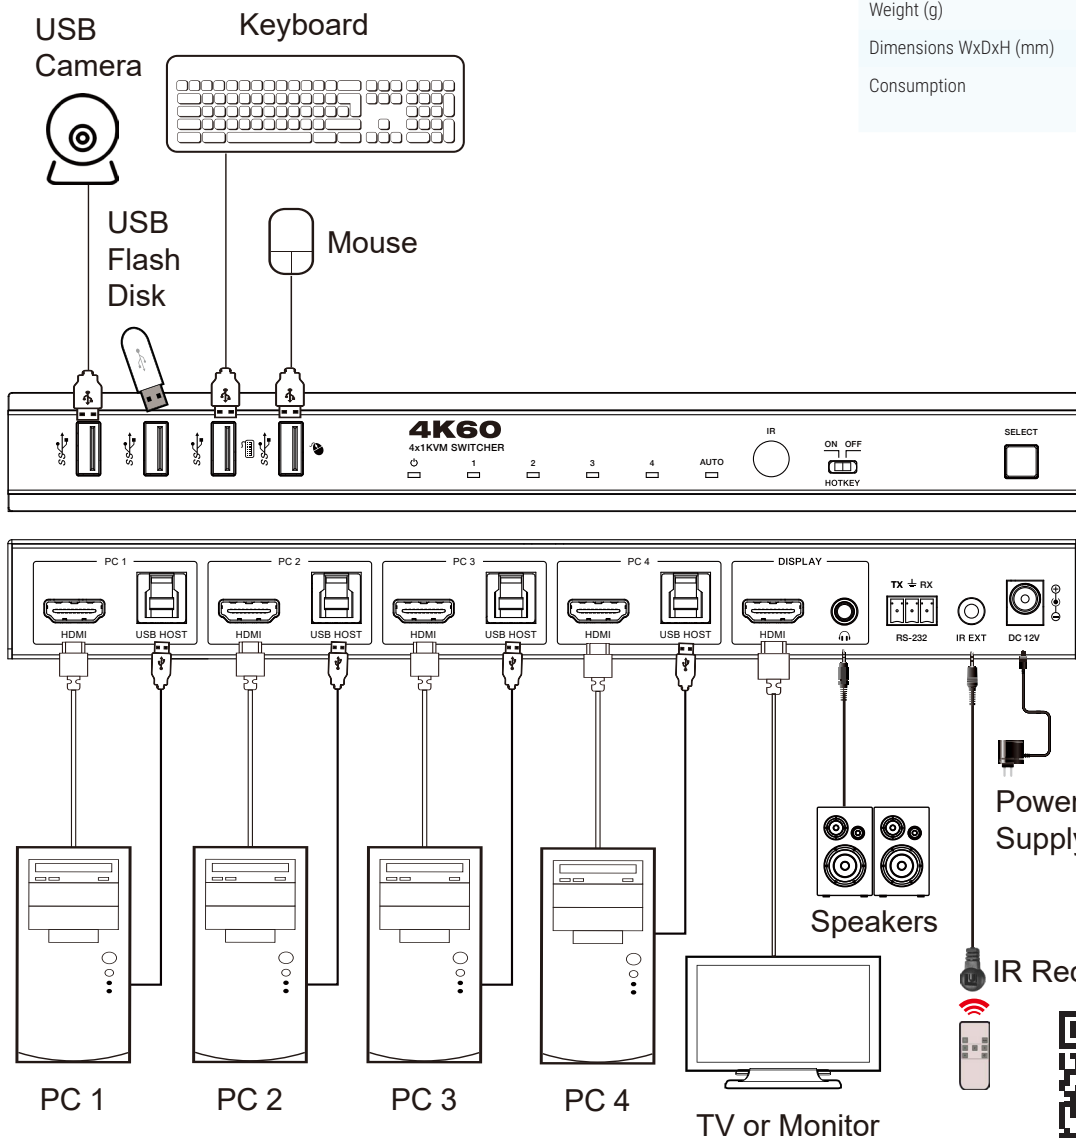

# USB

## Switcher HDMI 4K@60 4x1 KVM - SWK78-H2 V2

- › KVM: keyboard, mouse monitor  
HDCP 2.3 compliant
- › Resolution up to 4K@60Hz
- › HDR, HDR10, HDR10+, Dolby Vision, HLG pass-through  
Video switching: fast, keyboard/mouse: seamless
- › Each input port has an EDID emulator to provide the correct information to the computer.
- › Support for hot-plugging, disconnecting or connecting peripherals to the KVM at any time
- › Switching via front panel buttons, keyboard/mouse hotkeys, IR remote control and RS-232 commands
- › Support for automatic switching
- › USB 3.0: max data transfer 5 Gbp/s

### DIAGRAM

Weight (g)	756
Dimensions WxDxH (mm)	270 x 100 x 30
Consumption	Valeur typique : 5.28W, en veille : 0.72W