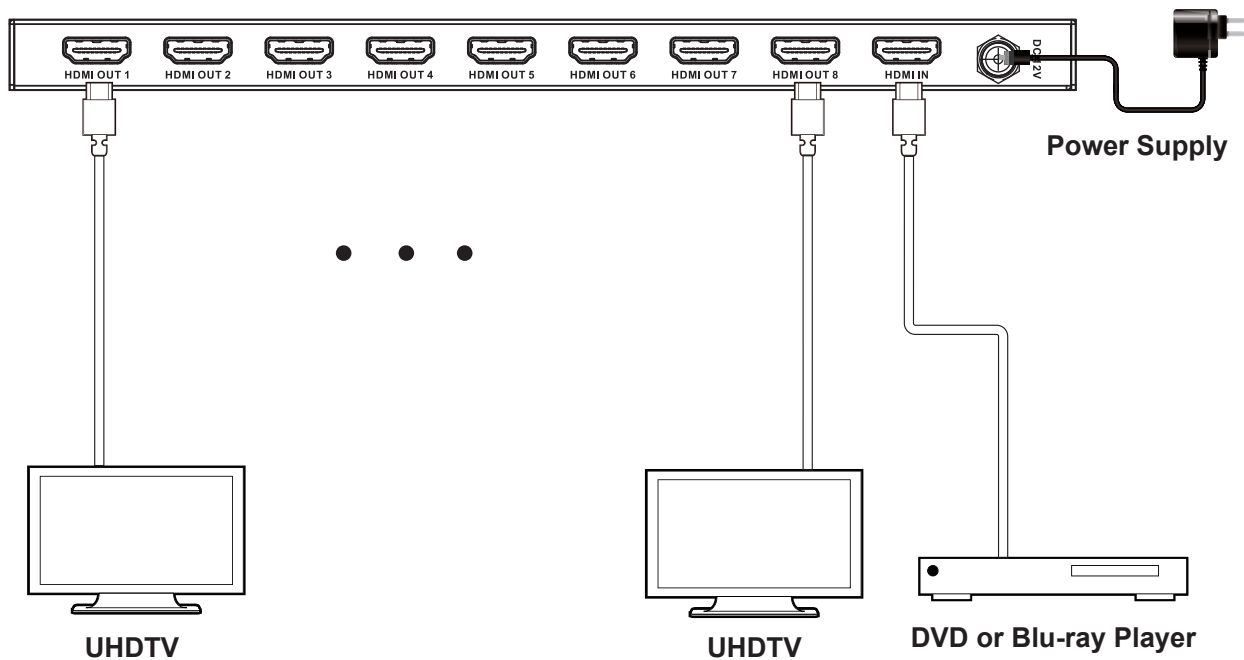

HDMI

HDMI Splitter 1X8 - 4K@60Hz 4:4:4 - SP8EH2-4K V2

- > HDMI 2.0b, HDCP 2.2 compliant
- > Up to 4Kx2K@60Hz with 24-bit RGB/YCBCR 4:4:4, VESA format up to QSXGA@60Hz
- > HDR, HDR10, HDR10+, Dolby Vision pass-through
- > Supports LPCM 7.1CH, Dolby TrueHD and DTS-HD Master Audio
- > Integrated equalizer, resync and driver
- > EDID management
- > Compact design for easy, flexible installation

DIAGRAM

Weight (g)	572
Dimensions WxDxH (mm)	243 x 102 x 16
Consumption	6.15W