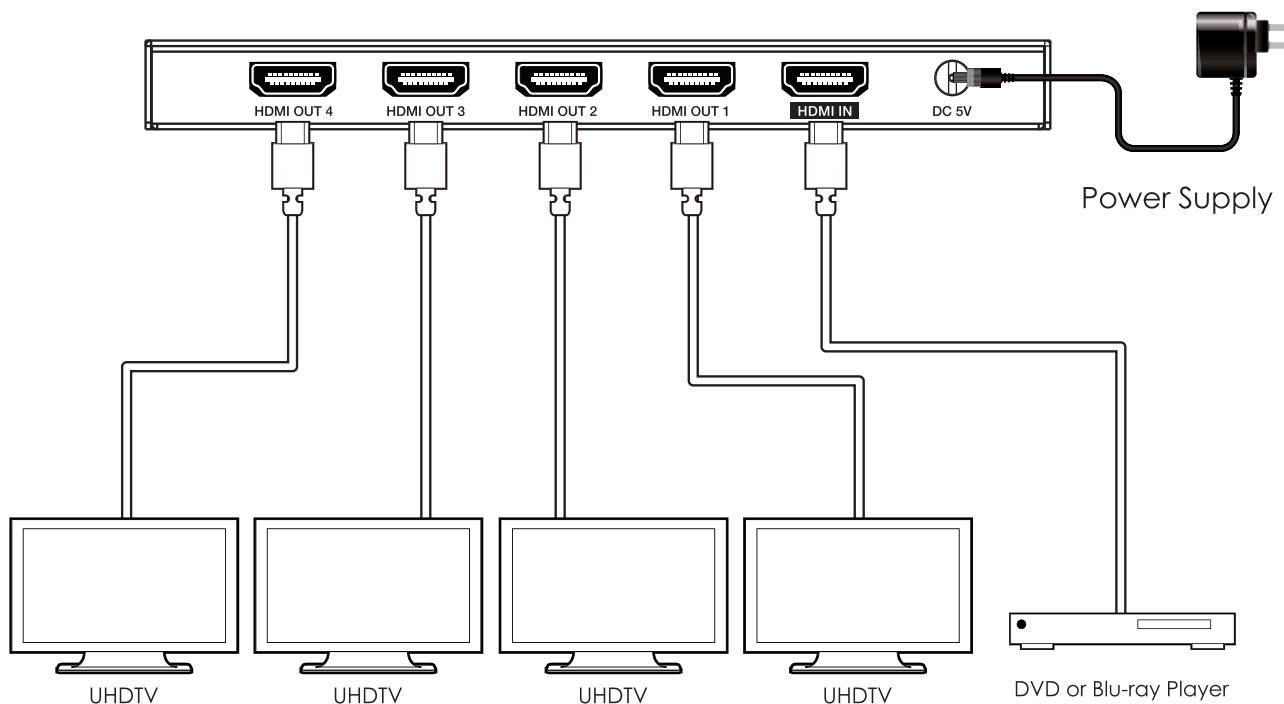

HDMI

HDMI Splitter 1X4 - 4K@60Hz 4:4:4 - SP4EH2-4K V2

- > HDMI 2.0b, HDCP 2.2 compliant
- > Up to 4Kx2K@60Hz with 24-bit RGB/YCBCR 4:4:4, VESA format up to QSXGA@60Hz
- > HDR, HDR10, HDR10+, Dolby Vision pass-through
- > Supports LPCM 7.1CH, Dolby TrueHD and DTS-HD Master Audio
- > Integrated equalizer, resync and driver
- > EDID management
- > Compact design for easy, flexible installation

DIAGRAM

Weight (g)	260
Dimensions WxDxH (mm)	63 x 163 x 16
Consumption	2W