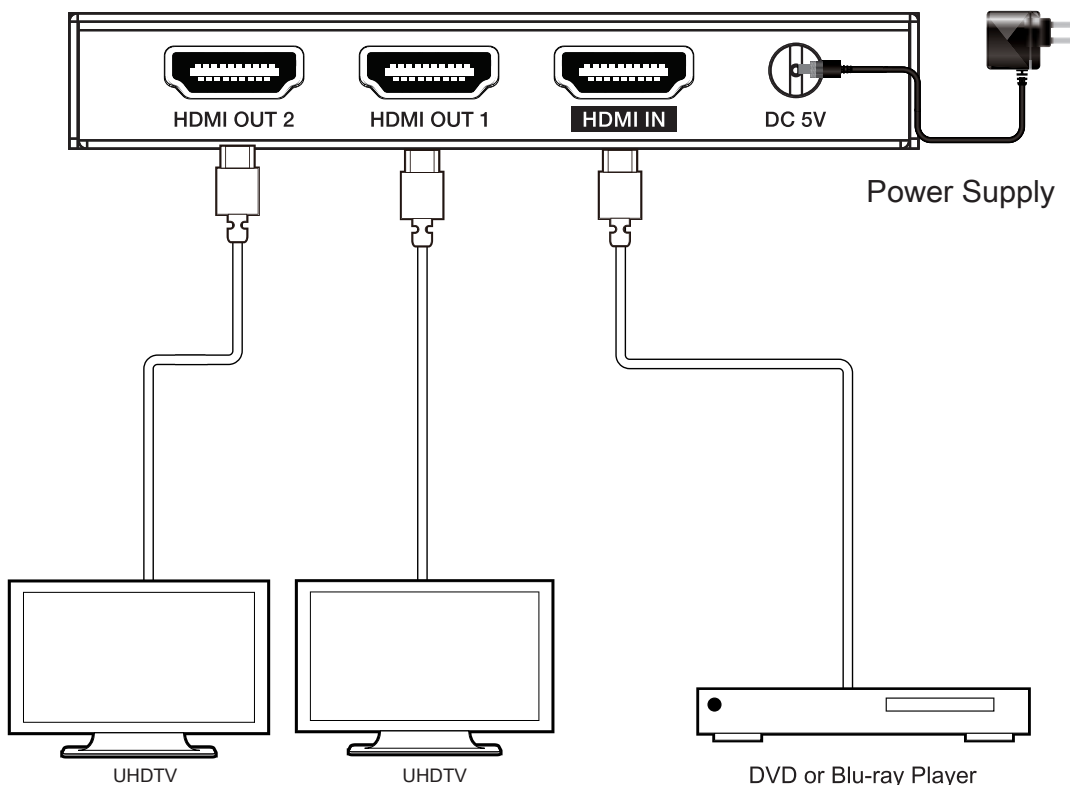

HDMI

HDMI Splitter 1X2 - 4K@60Hz 4:4:4 - SP2EH2-4K V2

- > HDMI 2.0b, HDCP 2.2 compliant
- > Up to 4Kx2K@60Hz with 24-bit RGB/YCBCR 4:4:4
- > VESA format up to QSXGA@60Hz
- > HDR, HDR10, HDR10+, Dolby Vision pass-through
- > Supports LPCM 7.1CH, Dolby TrueHD and DTS-HD Master Audio
- > Integrated equalizer, resync and driver
- > EDID management
- > Compact design for easy, flexible installation

DIAGRAM

Weight (g)	165
Dimensions WxDxH (mm)	56 x 100 x 16
Consumption	2W