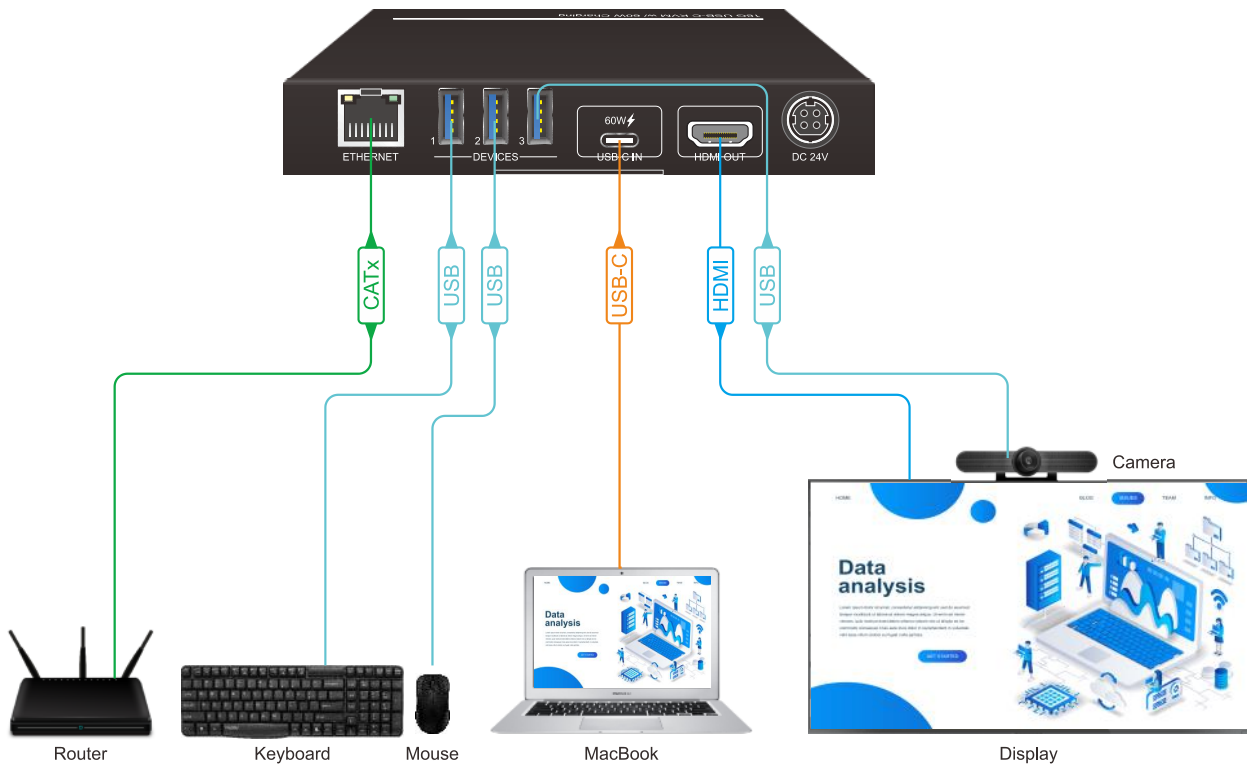

Scaler switcher USB-C to HDMI 2.0 - **SCA-U3CH**

- › Supports HDMI 2.0, 4K@60Hz 4:4:4, HDCP 2.3
- › USB-C input supports USB Power Delivery of 60W
- › Supports USB3.1 Gen2 data transfer via USB-C
- › 3 USB 3.1 KVM for camera, keyboard and mouse
- › Ethernet Gigabit LAN
- › Plug and Play

DIAGRAM

Weight (g)	270
Dimensions WxDxH (mm)	145 x 80 x 22
Consumption	68W (max)