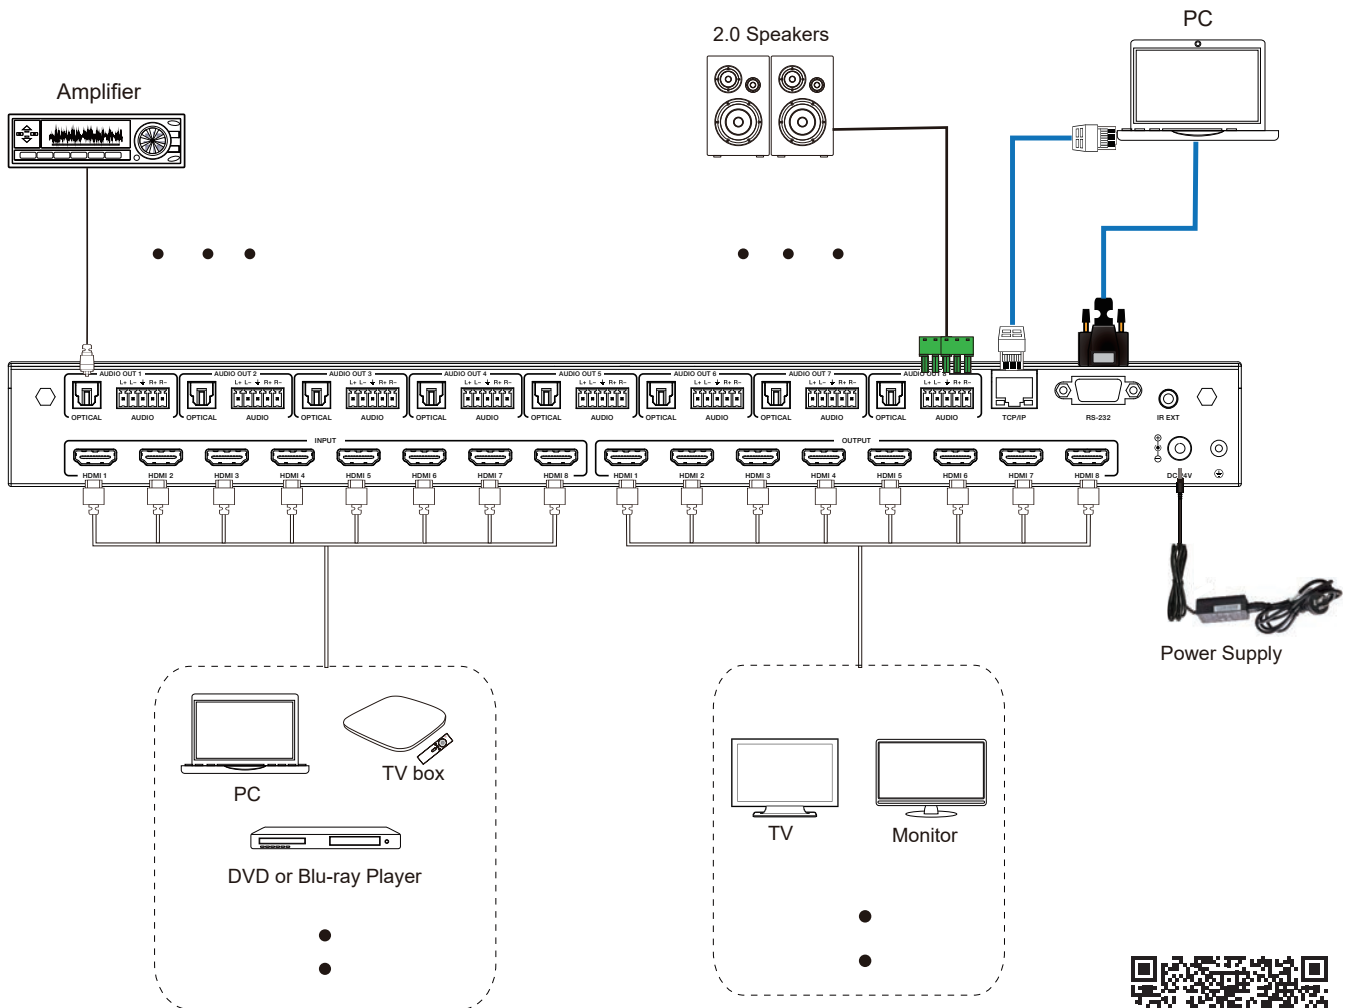

HDMI

HDMI Matrix 8X8 - 4K@60Hz 4:4:4 - MAT.HDMI88H2-4K V2

- › HDMI 2.0b, HDCP 2.2
- › Up to 4Kx2K@60 Hz with 24-bit RGB/YCBCR 4:4:4
- › Seamless switching, video wall and Multiview
- › Integrated video up/down scaling
- › Video wall supports frame compensation
- › Analogue audio embedded in input ports
- › Digital and analogue audio de-embedded in output ports
- › IR matrix
- › Advanced EDID management
- › Source and display control via CEC
- › Front panel button, IR control, RS-232, TCP/IP and Web GUI

DIAGRAM

| | |
|-----------------------|------------------|
| Weight (g) | 3950 |
| Dimensions WxDxH (mm) | 440 x 300 x 44.5 |
| Consumption | 70W (max) |