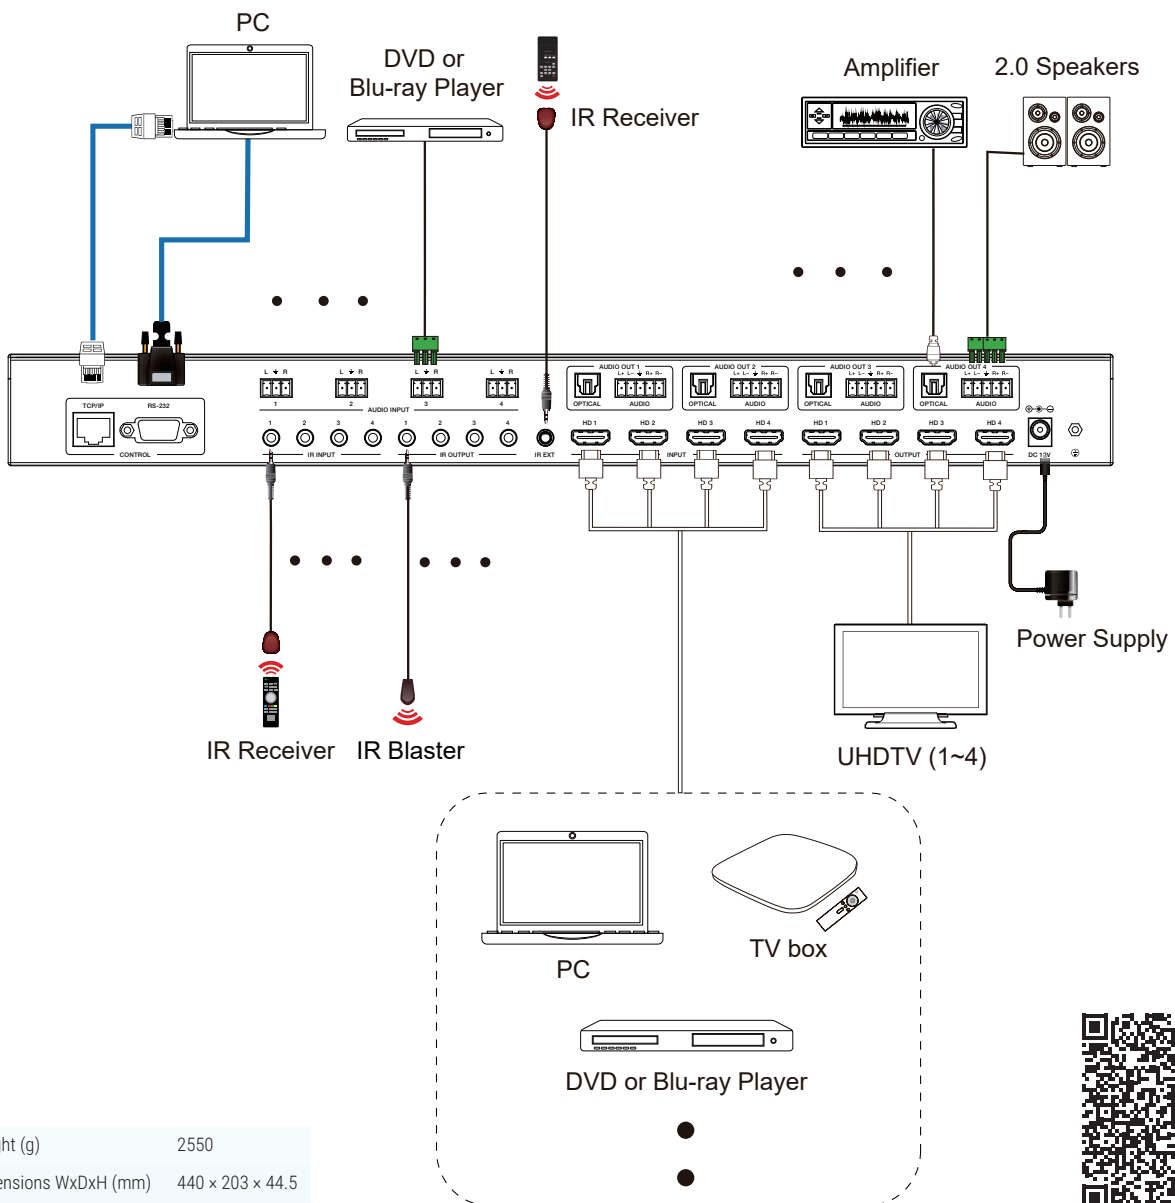

HDMI

HDMI Matrix 4X4 - 4K@60Hz 4:4:4 - MAT.HDMI44H2-4K V2

- › HDMI 2.0b, HDCP 2.2
- › Up to 4Kx2K@60 Hz with 24-bit RGB/YCBCR 4:4:4
- › **Seamless switching, video wall and Multiview**
- › Integrated video up/down scaling
- › Video wall supports frame compensation
- › Analog audio embedded in input ports
- › **Digital and analog audio de-embedded in output ports**
- IR matrix
- › Advanced EDID management
- › Source and display control via CEC
- › Front panel button, IR control, RS-232, TCP/IP and Web GUI

DIAGRAM

Weight (g)	2550
Dimensions WxDxH (mm)	440 x 203 x 44.5
Consumption	25W (max)