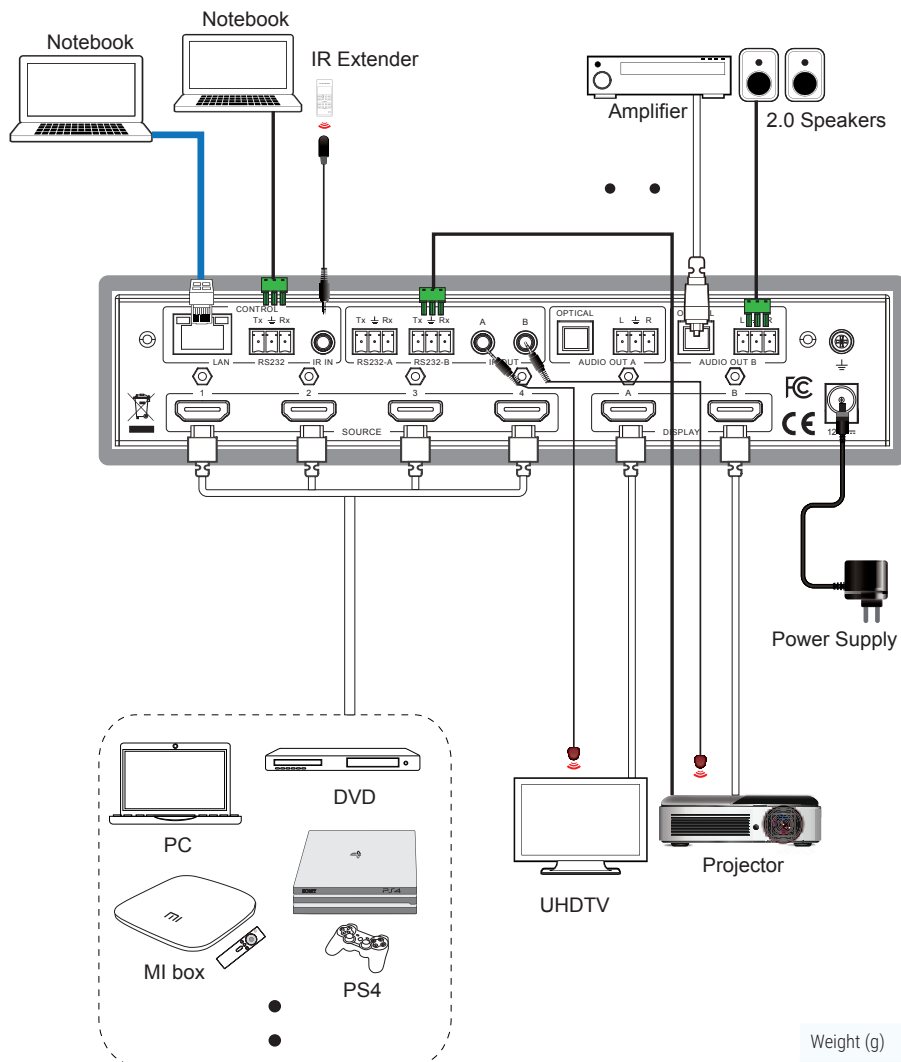

HDMI

HDMI

HDMI Matrix 4X2 - 4K@60Hz 4:4:4 - **MAT.HDMI42H2-4K**

- › HDMI 2.0b, HDCP 2.2 compliant
- › Up to 4Kx2K@60 Hz with 24-bit RGB/YCBCR 4:4:4
- › HDR, HDR10, HDR10+, Dolby Vision transition
- › Supports LPCM 7.1CH, Dolby TrueHD and DTS-HD Master Audio
- › Each output independently supports 4K to 1080p resolution
- › Each output supports de-embedded digital and analog audio
- › Automatic/manual switching
- › Advanced EDID management from Web GUI
- › Source and display control via CEC/IR/RS-232
- › Front panel knob, IR control, RS-232, TCP/IP and Web GUI

DIAGRAM

Weight (g)	1050
Dimensions WxDxH (mm)	218 x 140 x 43
Consumption	4.3W (max)