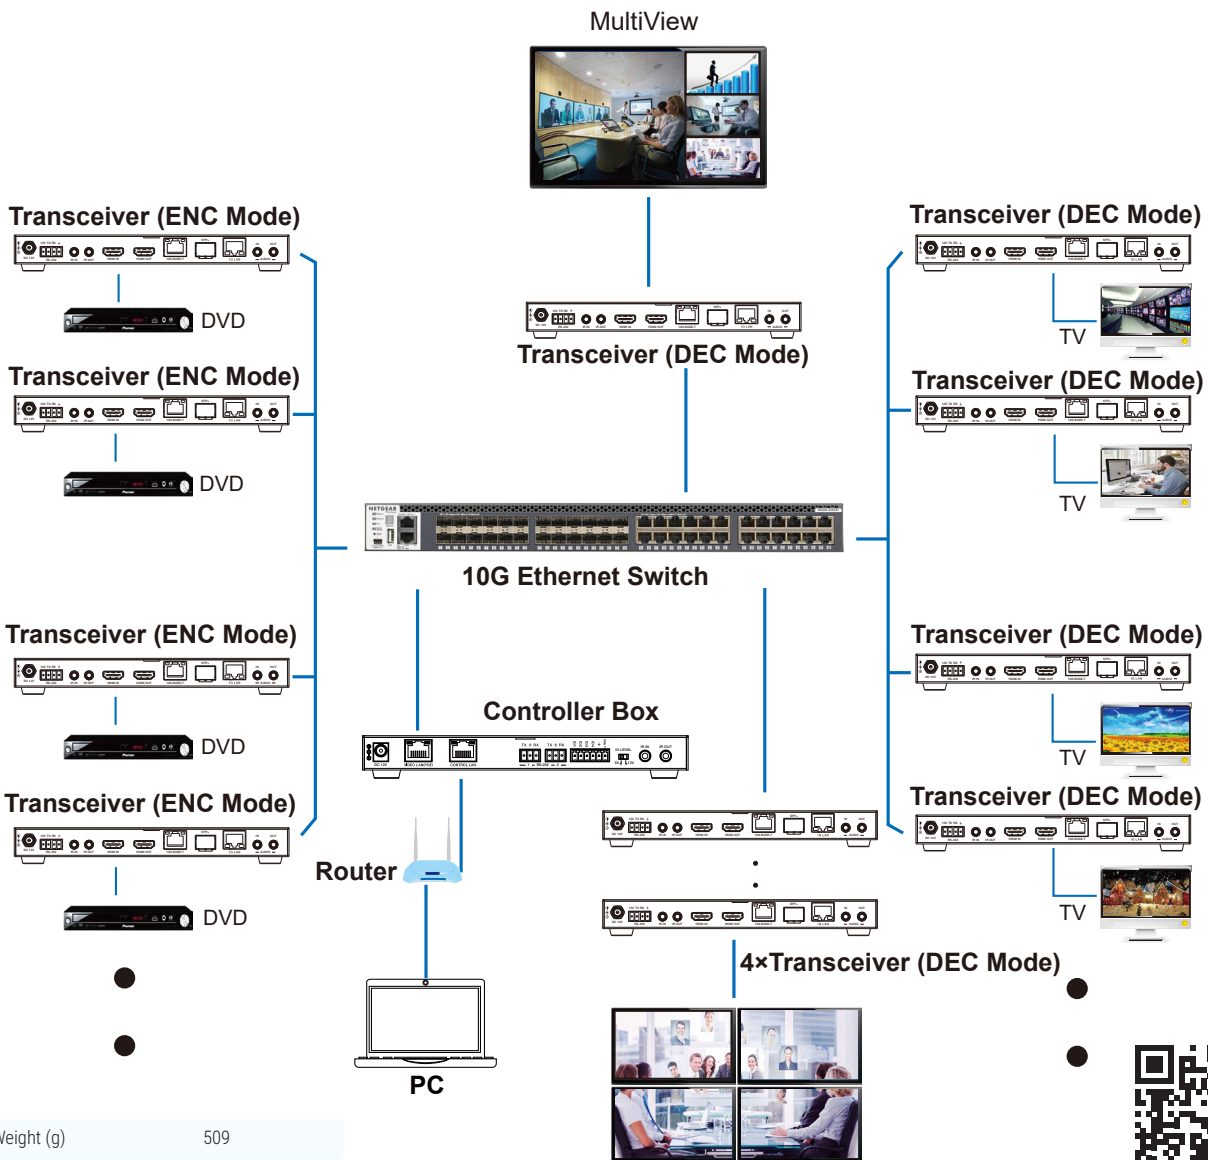

AV over IP Controller for IPT4KSDV series - **ALT-IPC4KSDV**

- › Easy project creation, control and system management
- › Compatible with HTTPS and SSH security
- › Integrated Web GUI control interface, supporting drag-and-drop operations
- › Image preview support
- › Support for video, audio, RS-232, IR, KVM control and distributed system management
- › Two network ports (VIDEO LAN port supports PoE) for isolated control and Multicast networks
- › Support for LAN/RS-232 port control and central control by third party
- › 4-channel GPIO control ports (5V/12V level optional)
- › Multiple circuit protection, lightning protection and ESD design

SDVoE Alliance® is a registered trademark.

DIAGRAM

Weight (g)	509
Dimensions WxDxH (mm)	204 × 98.5 × 21.5
Consumption	12V/1A; 8.4W

SDVoE Alliance® is a registered trademark.