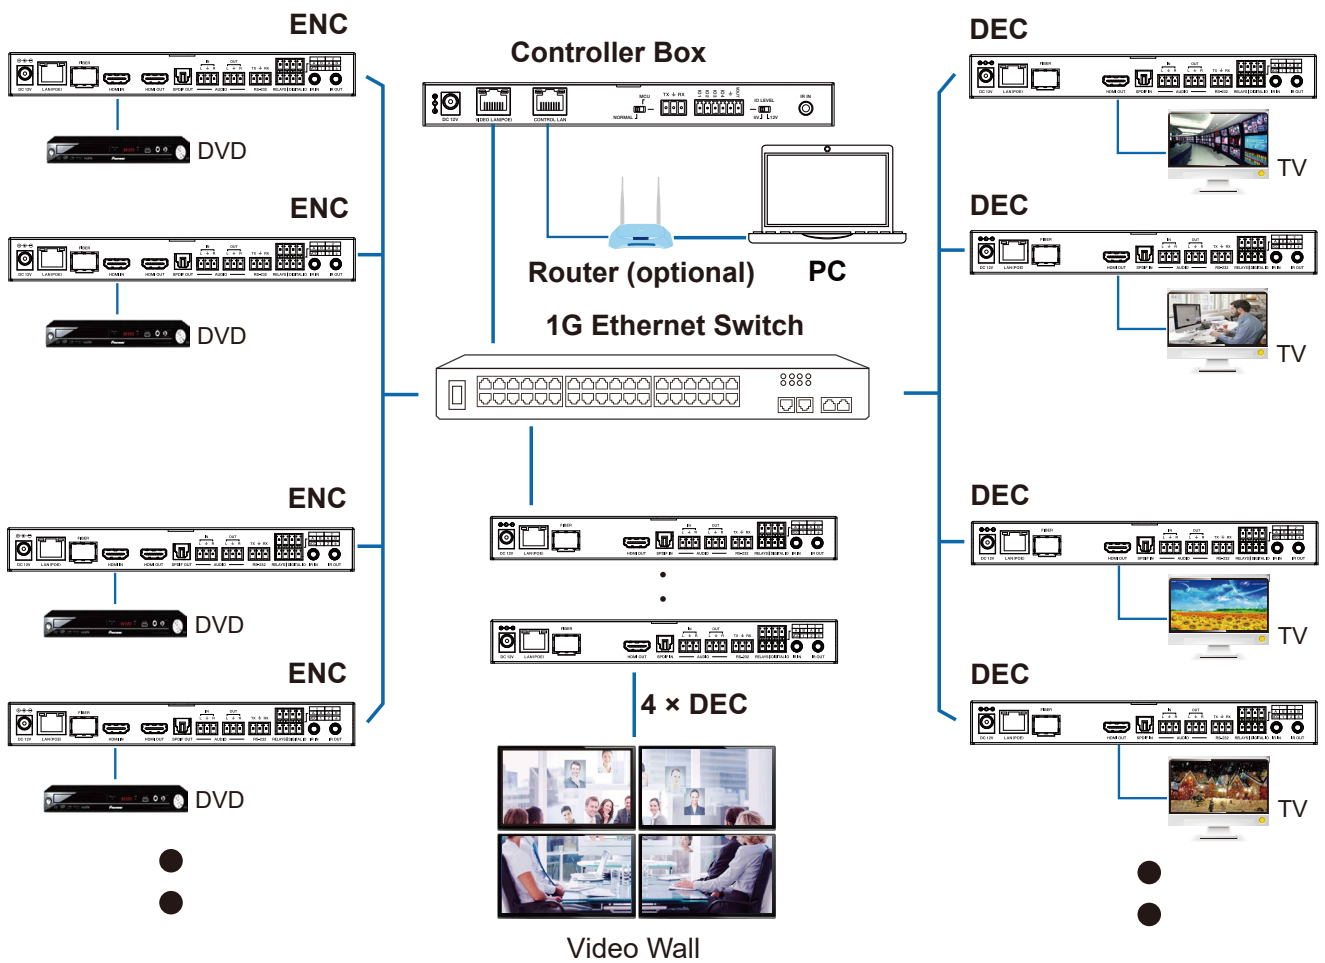

## AV over IP Controller with DANTE - ALT-IPC460DA

- › Easy project creation, control and system management
- › Compatible with HTTPS and SSH security
- › Integrated Web GUI control interface, supporting drag-and-drop operations
- › Image preview support
- › Support for video, audio, RS-232, IR, KVM control and distributed system management
- › Two network ports (VIDEO LAN port supports PoE) for isolated control and Multicast networks
- › Support for LAN/RS-232 port control and central control by third party
- › 4-channel GPIO control ports (5V/12V level optional)
- › Multiple circuit protection, lightning protection and ESD design

### DIAGRAM

|                       |                   |
|-----------------------|-------------------|
| Weight (g)            | 509               |
| Dimensions WxDxH (mm) | 204 × 98.5 × 21.5 |
| Consumption           | 12V/1A; 4.5W      |